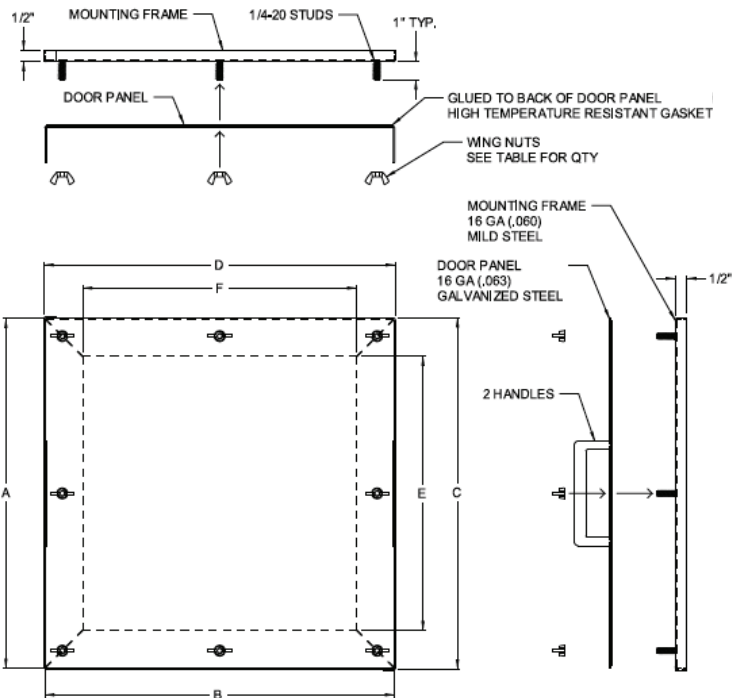

SUBMITTAL RECORD _____
 JOB _____
 LOCATION _____
 SUBMITTED TO _____
 SUBMITTAL PREPARED BY _____
 APPROVED BY _____
 DATE _____

Submittal Form Grease Duct Doors

DESCRIPTION

Duro Dyne Grease Duct Doors (GDD) are manufactured to meet or exceed all mechanical codes. They are UL Listed and manufactured of 16 gauge steel. They feature a high temp resistant gasket to ensure the ultimate protection for your grease duct application.

FEATURES

- For installation into grease ducts
 - Meets or exceeds requirements of all mechanical codes
 - Bolt in unit easily installed into existing ductwork
 - Cutout template included
 - No bolts penetrate to the interior of the duct
 - Two handles for easy removal and installation
 - Removeable door panel
 - High temperature resistant gasket
 - Galvanized steel mill finish
 - Mounting frame with studs and wing nuts
 - Mild steel mill finish
- Tested to NFPA 96
 - Withstands temperatures up to 2,300°F

UL and ULC listed access door for installation into kitchen exhaust system.

Item #	Code	Description
13001	DDGD0707UL	7X7 Grease Duct Bolt In Access Door
13002	DDGD0712UL	7X12 Grease Duct Bolt In Access Door
13003	DDGD0720UL	7X20 Grease Duct Bolt In Access Door
13004	DDGD1212UL	12X12 Grease Duct Bolt In Access Door
13005	DDGD1220UL	12X20 Grease Duct Bolt In Access Door
13006	DDGD1620UL	16X20 Grease Duct Bolt In Access Door
13007	DDGD2020UL	20X20 Grease Duct Bolt In Access Door