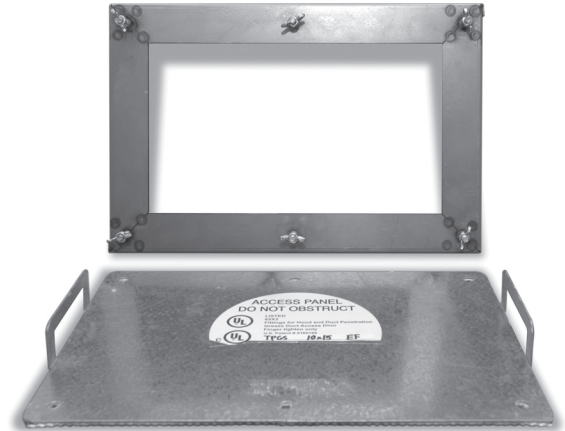

SUBMITTAL RECORD _____
 JOB _____
 LOCATION _____
 SUBMITTED TO _____
 SUBMITTAL PREPARED BY _____
 APPROVED BY _____
 DATE _____

Submittal Form Grease Duct Doors

DESCRIPTION

Duro Dyne Grease Duct Doors (GDD) are manufactured to meet or exceed all mechanical codes. They are UL Listed and manufactured of 16 gauge steel. They feature a high temp resistant gasket to ensure the ultimate protection for your grease duct application.

FEATURES

- For installation into grease ducts
 - Meets or exceeds requirements of all mechanical codes
 - Bolt in unit easily installed into existing ductwork
 - Cutout template included
 - No bolts penetrate to the interior of the duct
 - Two handles for easy removal and installation
 - Removeable door panel
 - High temperature resistant gasket
 - Galvanized steel mill finish
 - Mounting frame with studs and wing nuts
 - Mild steel mill finish
- Tested to NFPA 96
 - Withstands temperatures up to 2,300°F

UL and ULC listed access door for installation into kitchen exhaust system.

Item #	Code	Description
13001	DDGD0707UL	7X7 Grease Duct Bolt In Access Door
13002	DDGD0712UL	7X12 Grease Duct Bolt In Access Door
13003	DDGD0720UL	7X20 Grease Duct Bolt In Access Door
13004	DDGD1212UL	12X12 Grease Duct Bolt In Access Door
13005	DDGD1220UL	12X20 Grease Duct Bolt In Access Door
13006	DDGD1620UL	16X20 Grease Duct Bolt In Access Door
13007	DDGD2020UL	20X20 Grease Duct Bolt In Access Door