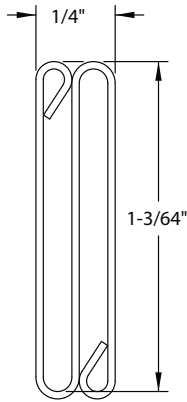

# Submittal Form Flat S Lock

## - FLAT S LOCK -

- Designed to secure the connection for lighter ductwork applications.
- Available in 5ft., 8ft., or 10ft. lengths.

Item #	Code	Description
13256	FS2410	24ga. Flat S Lock 10ft.
13213	FS2405	24ga. Flat S Lock 5ft.
13258	FS2610	26ga. Flat S Lock 10ft.
13330	FS2608	26ga. Flat S Lock 8ft.
13219	FS2605	26ga. Flat S Lock 5ft.
13195	FS2810	28ga. Flat S Lock 10ft.
13194	FS2808	28ga. Flat S Lock 8ft.
13193	FS2805	28ga. Flat S Lock 5ft.
13277	FSSS2410	300 Series Stainless Steel Flat S Lock 10ft.
13275	FSAL2410	Aluminum Flat S Lock 10ft.

## - FLAT S LOCK - CUT TO LENGTH -

24 GAUGE		
Item #	Code	Description
13306	FSC0624	24 Gauge 6in Flat S Lock
13310	FSC0824	24 Gauge 8in Flat S Lock
13311	FSC1024	24 Gauge 10in Flat S Lock
13312	FSC1224	24 Gauge 12in Flat S Lock
13313	FSC1424	24 Gauge 14in Flat S Lock
13314	FSC1524	24 Gauge 15in Flat S Lock
13315	FSC1624	24 Gauge 16in Flat S Lock
13316	FSC1824	24 Gauge 18in Flat S Lock
13317	FSC2024	24 Gauge 20in Flat S Lock
13318	FSC2224	24 Gauge 22in Flat S Lock
13319	FSC2424	24 Gauge 24in Flat S Lock

26 GAUGE		
Item #	Code	Description
13320	FSC0826	26 Gauge 8in Flat S Lock
13321	FSC1026	26 Gauge 10in Flat S Lock
13322	FSC1226	26 Gauge 12in Flat S Lock
13323	FSC1426	26 Gauge 14in Flat S Lock
13324	FSC1526	26 Gauge 15in Flat S Lock
13325	FSC1626	26 Gauge 16in Flat S Lock
13326	FSC1826	26 Gauge 18in Flat S Lock
13327	FSC2026	26 Gauge 20in Flat S Lock
13328	FSC2226	26 Gauge 22in Flat S Lock
13329	FSC2426	26 Gauge 24in Flat S Lock